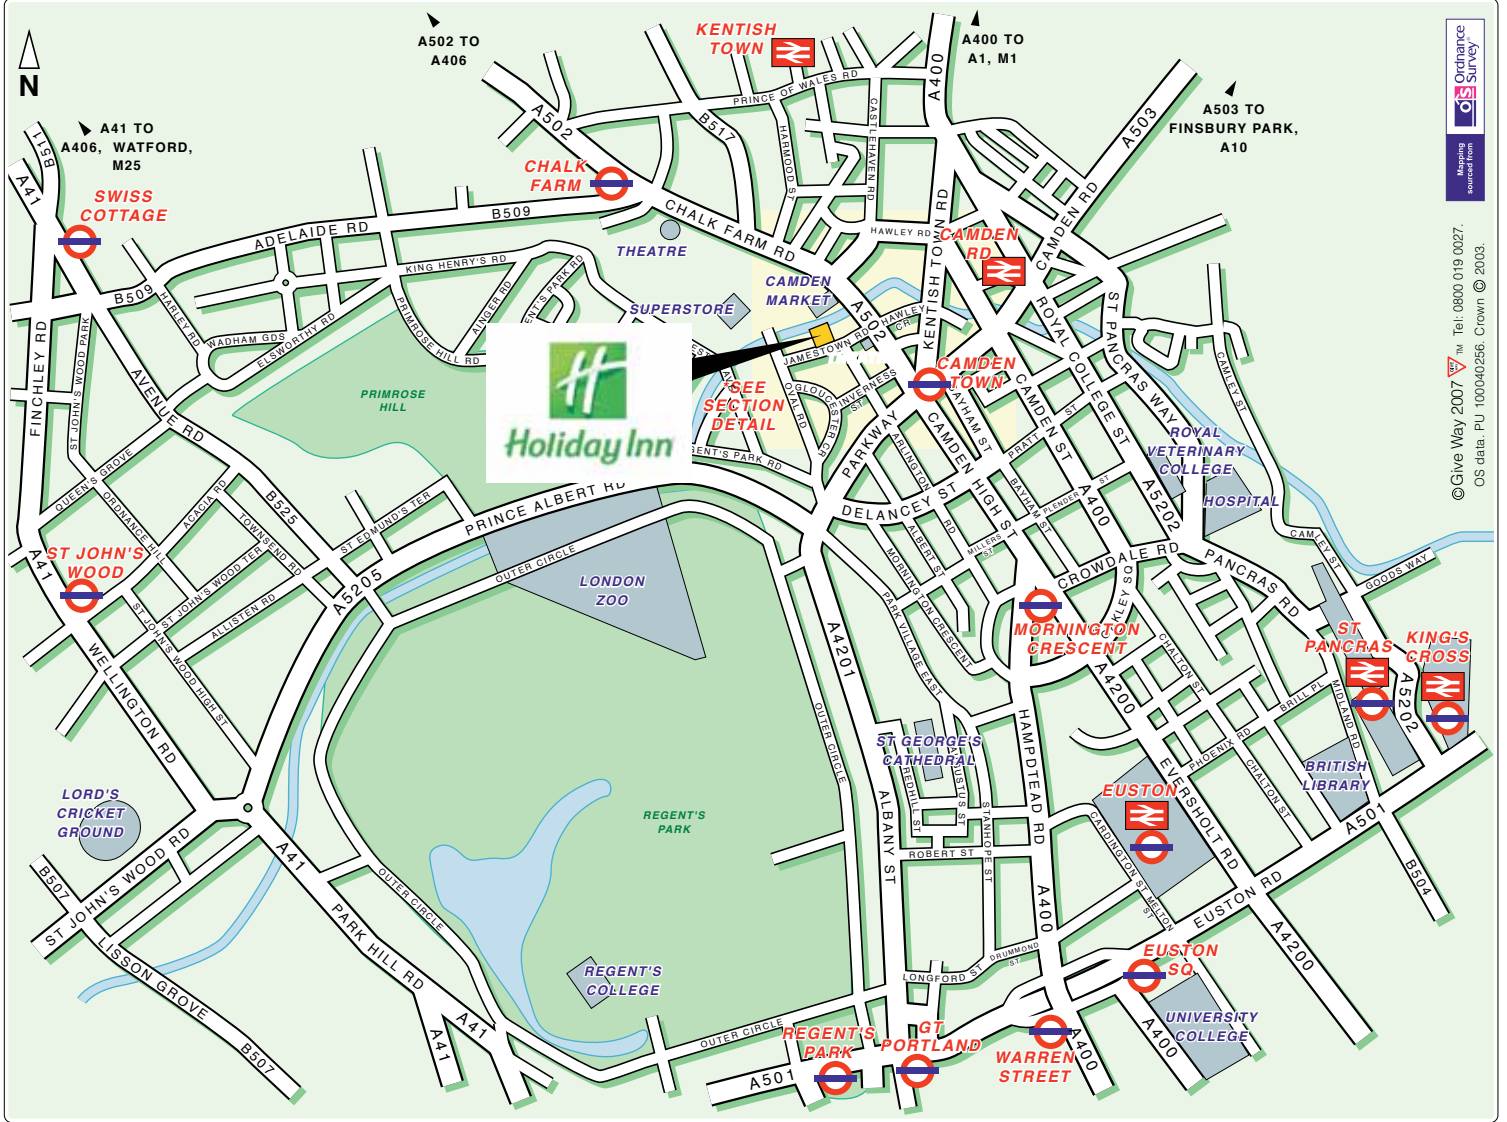

Public Transport

By Rail,
Camden Road Station - We are a short walk away (5 minutes).
Euston Rail Station - 1.2 miles

By Underground (nearest stations)
Camden (Northern Line)
Kings Cross St Pancras - 5 minutes on the tube
Euston - 3 minutes on the tube